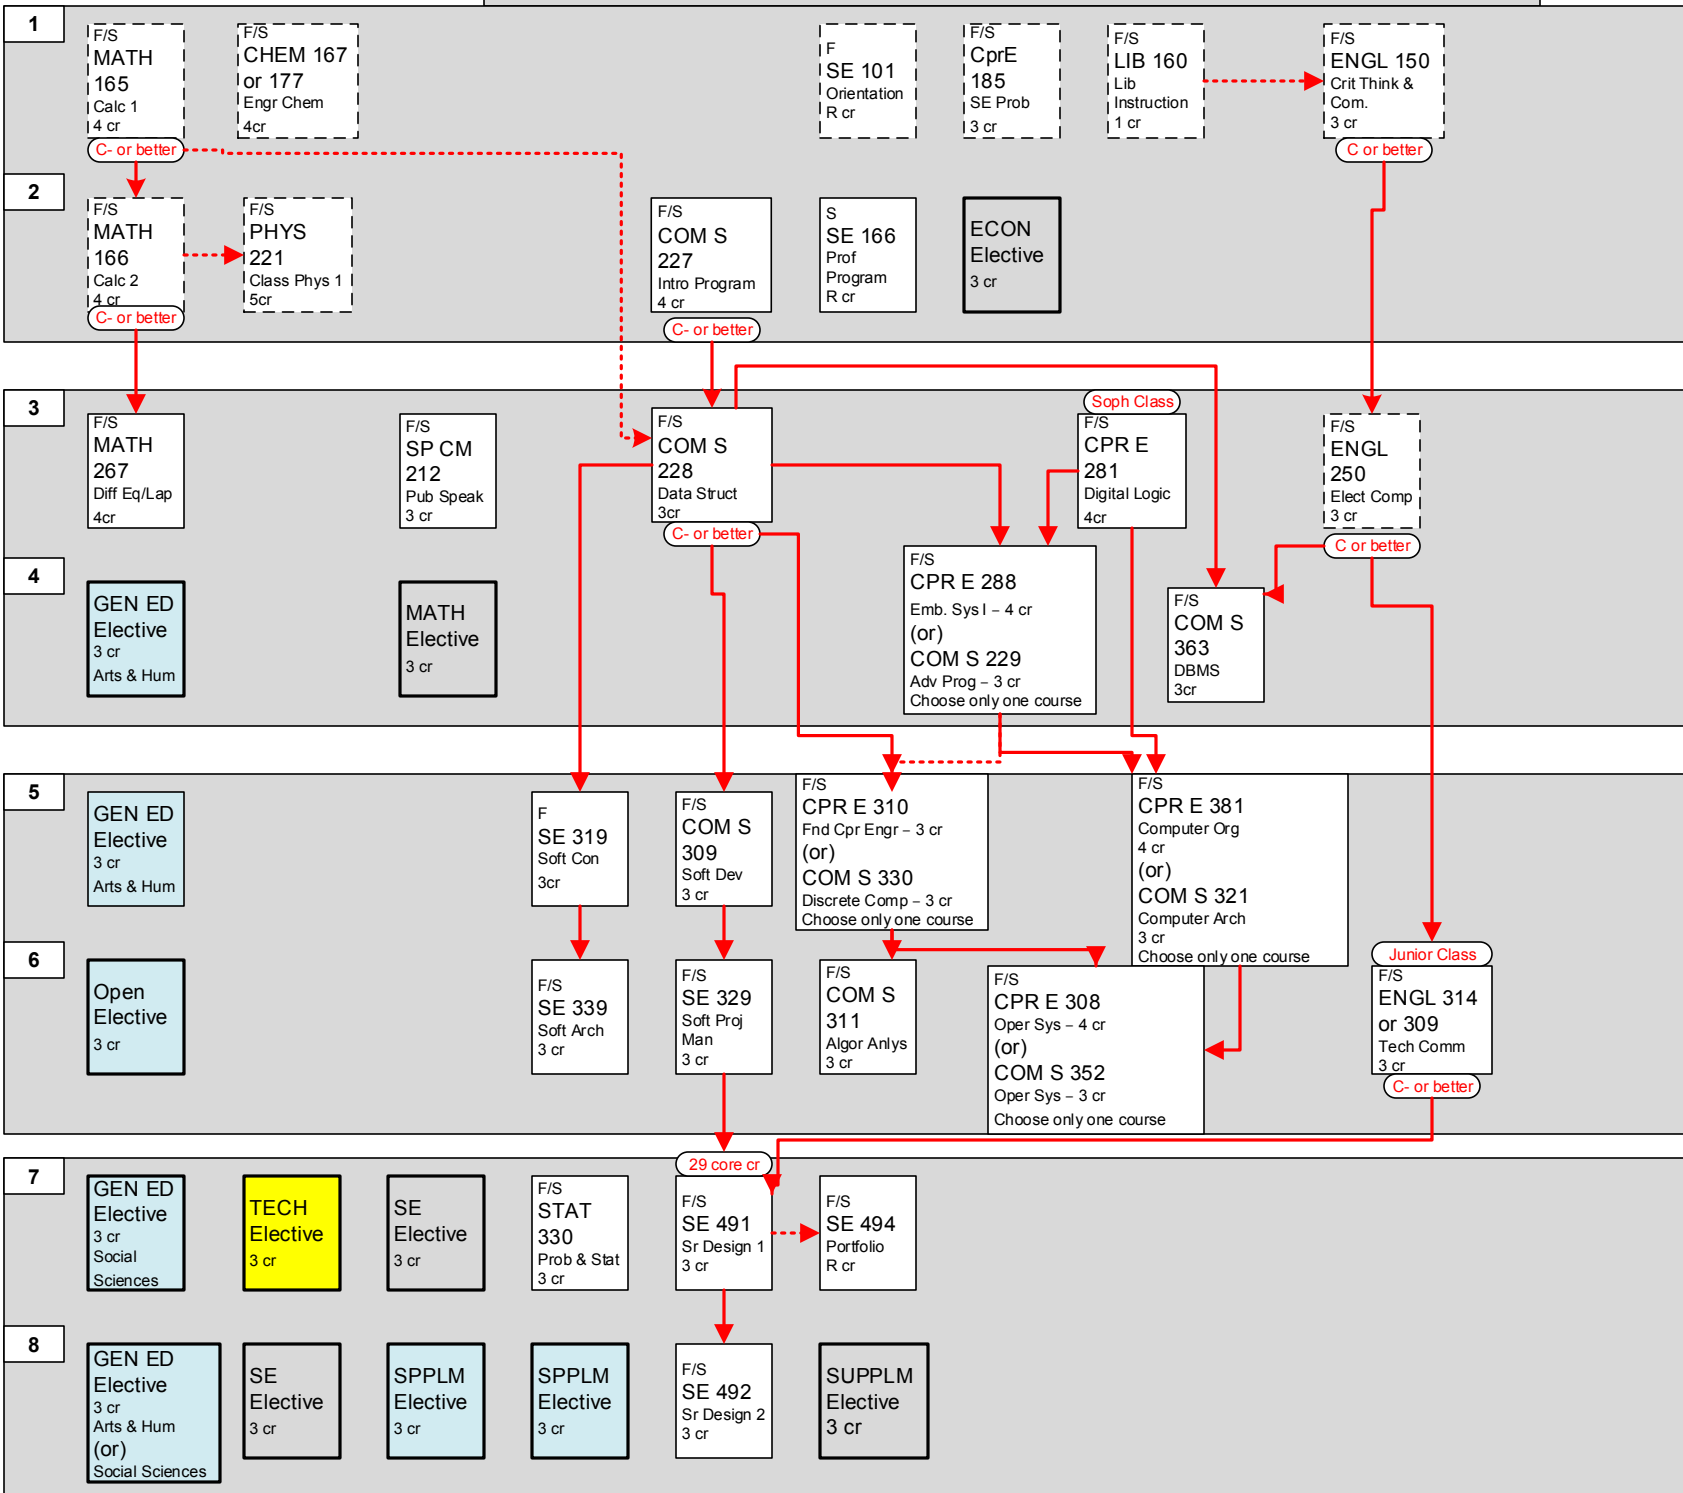

# SOFTWARE ENGINEERING FLOWCHART, 2014-2015 CATALOG (125 credits)

**LEGEND**

- - - - - Co-Requisite Course

————— Pre-Requisite Course

1. This flowchart is only a guide. For more detailed information, including pre-requisites and co-requisites, see the ISU catalog.
2. Check with your Academic Advisor for information on electives.
3. Course and term offerings subject to change.
4. Lab and lecture must be passed in the same semester to receive credit for CprE courses.
5. Students who take the 4-credit lab courses CprE 288, 308 or 381 are required to take 6 credits of Supplementary Elective courses. Excess credits from CprE 288, CprE 381 and/or CprE 308 may be applied to meet Supplementary Elective credit requirement.