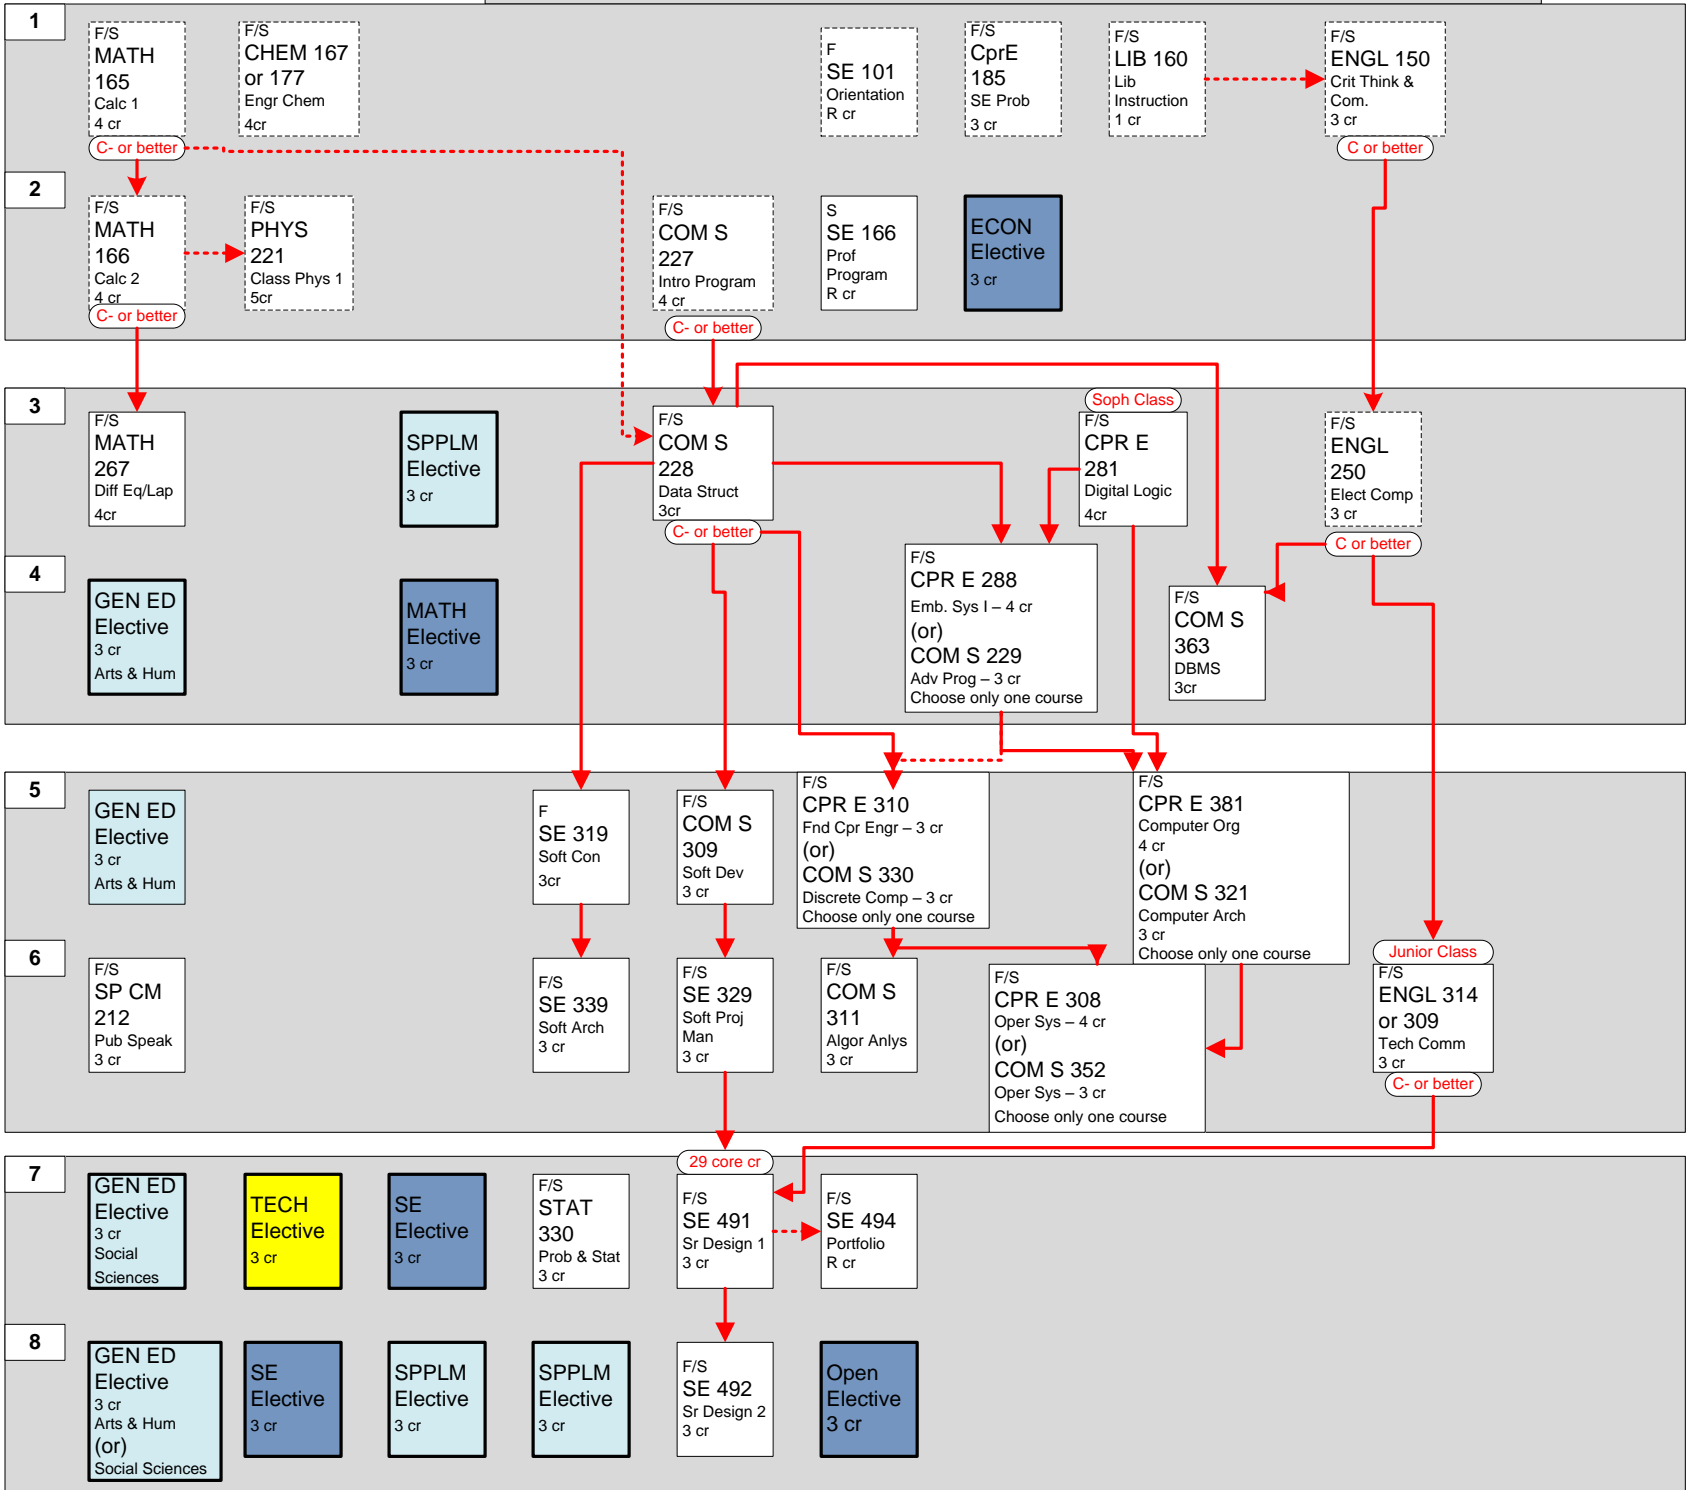

SOFTWARE ENGINEERING FLOWCHART, 2013-2014 CATALOG (125 credits)

LEGEND

--- Co-Requisite Course

— Pre-Requisite Course

1. This flowchart is only a guide. For more detailed information, including pre-requisites and co-requisites, see the ISU catalog.

2. Check with your Academic Advisor for information on electives.

3. Course and term offerings subject to change.

4. Lab and lecture must be passed in the same semester to receive credit for CprE courses.

5. Students who take the 4-credit lab courses CprE 288, 308 or 381 are required to take 6 credits of Supplementary Elective courses. Excess credits from CprE 288, CprE 381 and/or CprE 308 may be applied to meet Supplementary Elective credit requirement.