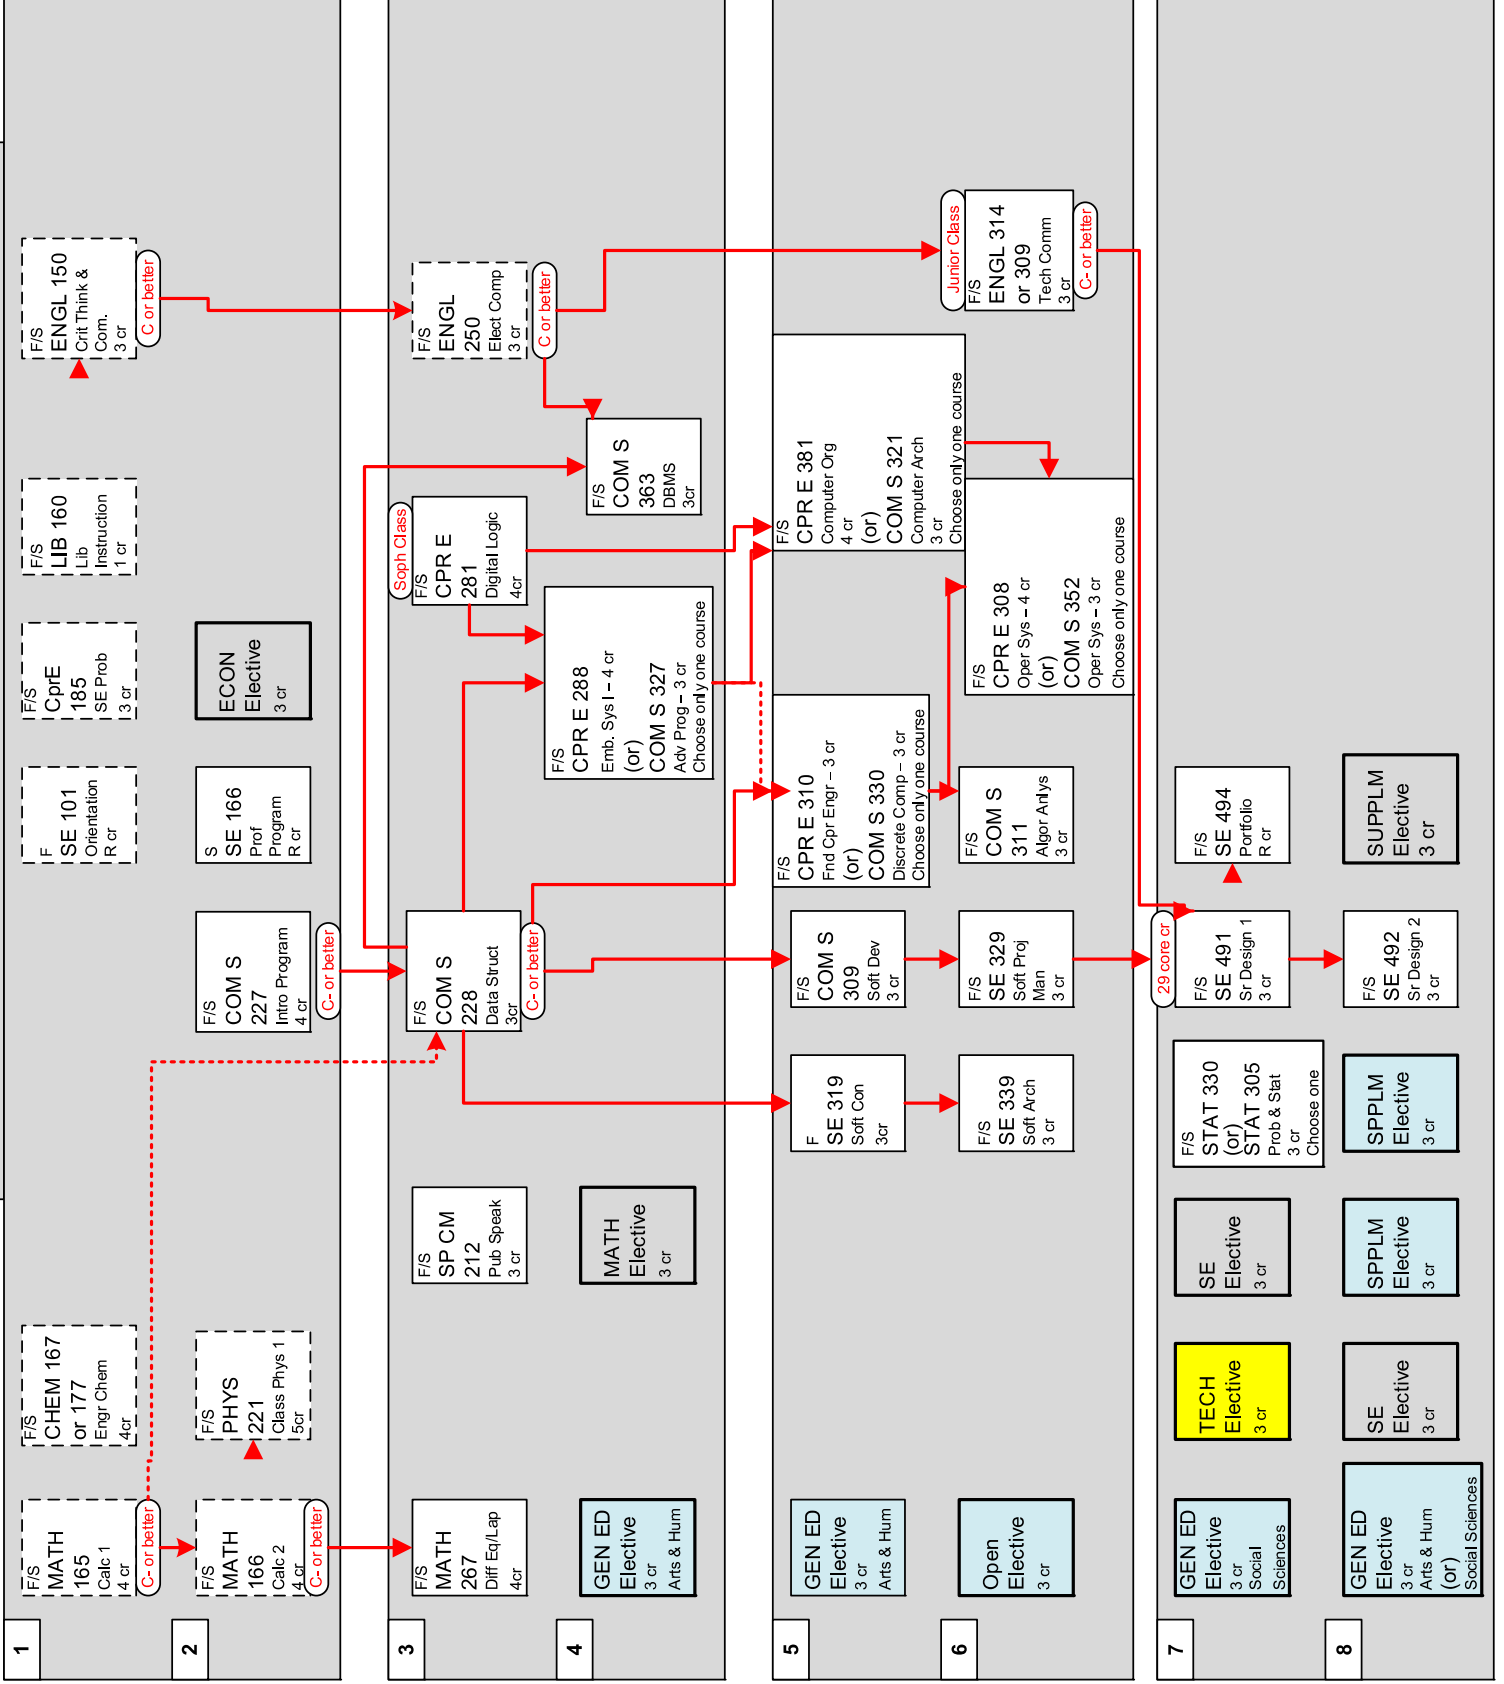

SOFTWARE ENGINEERING FLOWCHART, 2015-2016 CATALOG (125 credits)

LEGEND

Co-Requisite Course

Pre-Requisite Course

1. This flowchart is only a guide. For more detailed information, including pre-requisites and co-requisites, see the ISU catalog.
2. Check with your Academic Advisor for information on electives.
3. Course and term offerings subject to change.
4. Lab and lecture must be passed in the same semester to receive credit for CprE courses.
5. Students who take the 4-credit lab courses CprE 288, 308 or 381 are required to take 6 credits of Supplementary Elective courses. Excess credits from CprE 288, CprE 381 and/or CprE 308 may be applied to meet Supplementary Elective credit requirement.